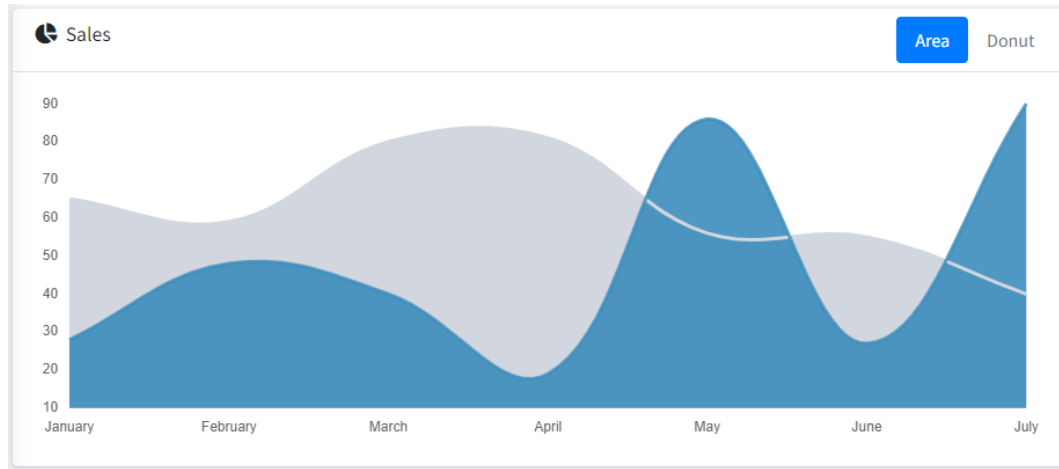

Dashboards – charts & graphs