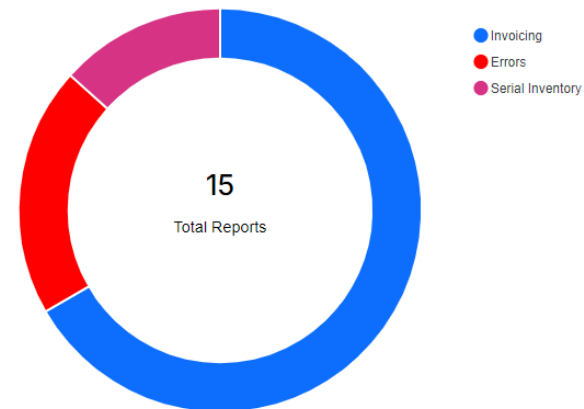

EPASS

REPORTS

Dashboards

Dashboard

Welcome to Epass Reports, Ryan!

Frequently Used Reports

- OE-01
OUTSTANDING INVOICES
- OE-07
SHIPPING REPORT
- OE-03
JOB STATUS REPORT
- OE-09A
PICKING REPORT

315 Not Downloaded Reports

Reports Pending Download

[View My Reports](#)

Code	Report	Type	Generation Time	Download
OE-07	Shipping Report	Bookmark	09/11/2024 12:00	Download Now
SN-13	Inventory Valuation	Report	09/11/2024 11:44	Download Now
OE-01	Outstanding Invoices	Bookmark	09/11/2024 10:00	Download Now
OE-01	Outstanding Invoices	Bookmark	09/11/2024 06:00	Download Now
OE-07	Shipping Report	Bookmark	09/06/2024 12:00	Download Now
OE-01	Outstanding Invoices	Bookmark	09/06/2024 10:00	Download Now

3 Upcoming Scheduled Reports

[View My Bookmarks](#)

- 13 Sep 6:00 AM OE-01 - Outstanding Invoices
- 13 Sep 10:00 AM OE-01 - Outstanding Invoices
- 13 Sep 12:00 PM OE-07 - Shipping Report

Reports Usage Distribution