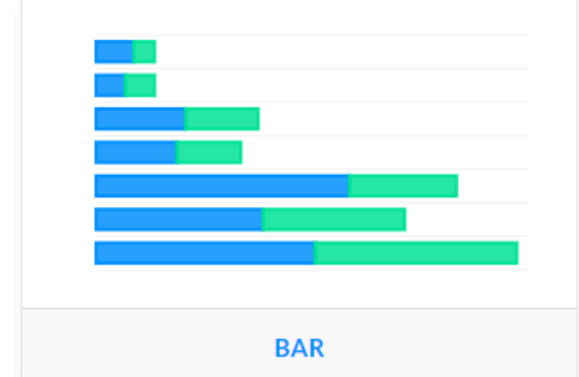

Dashboards – charts & graphs