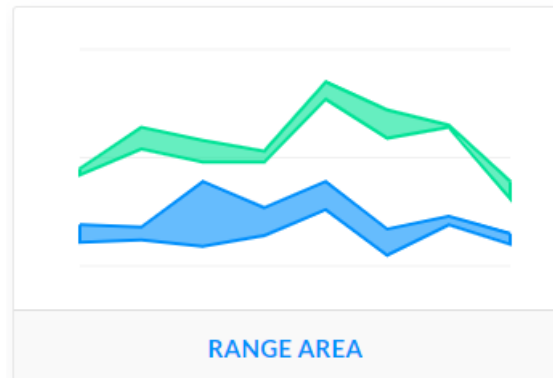

Dashboards – charts & graphs