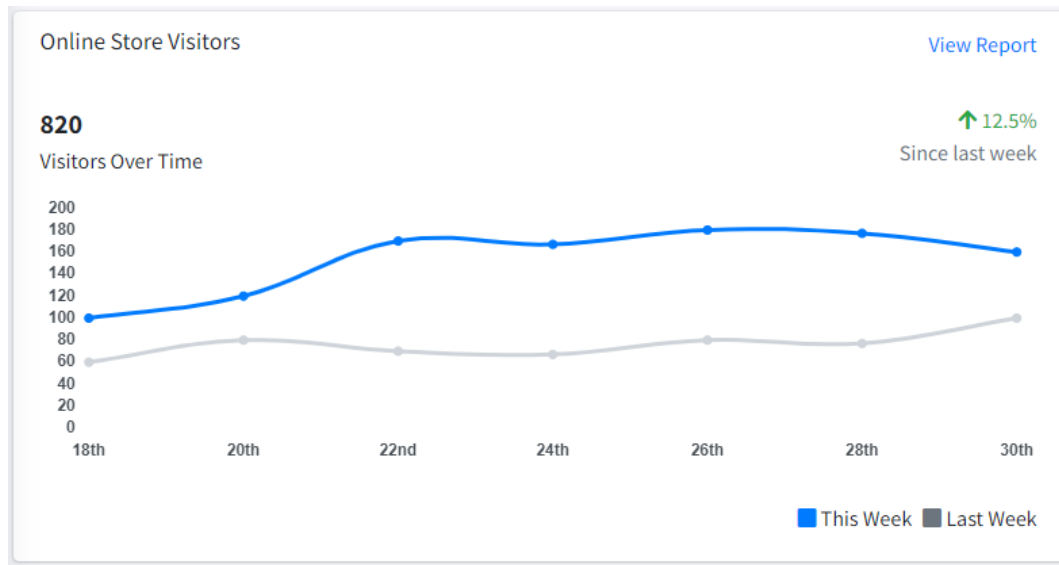

Dashboards – charts & graphs