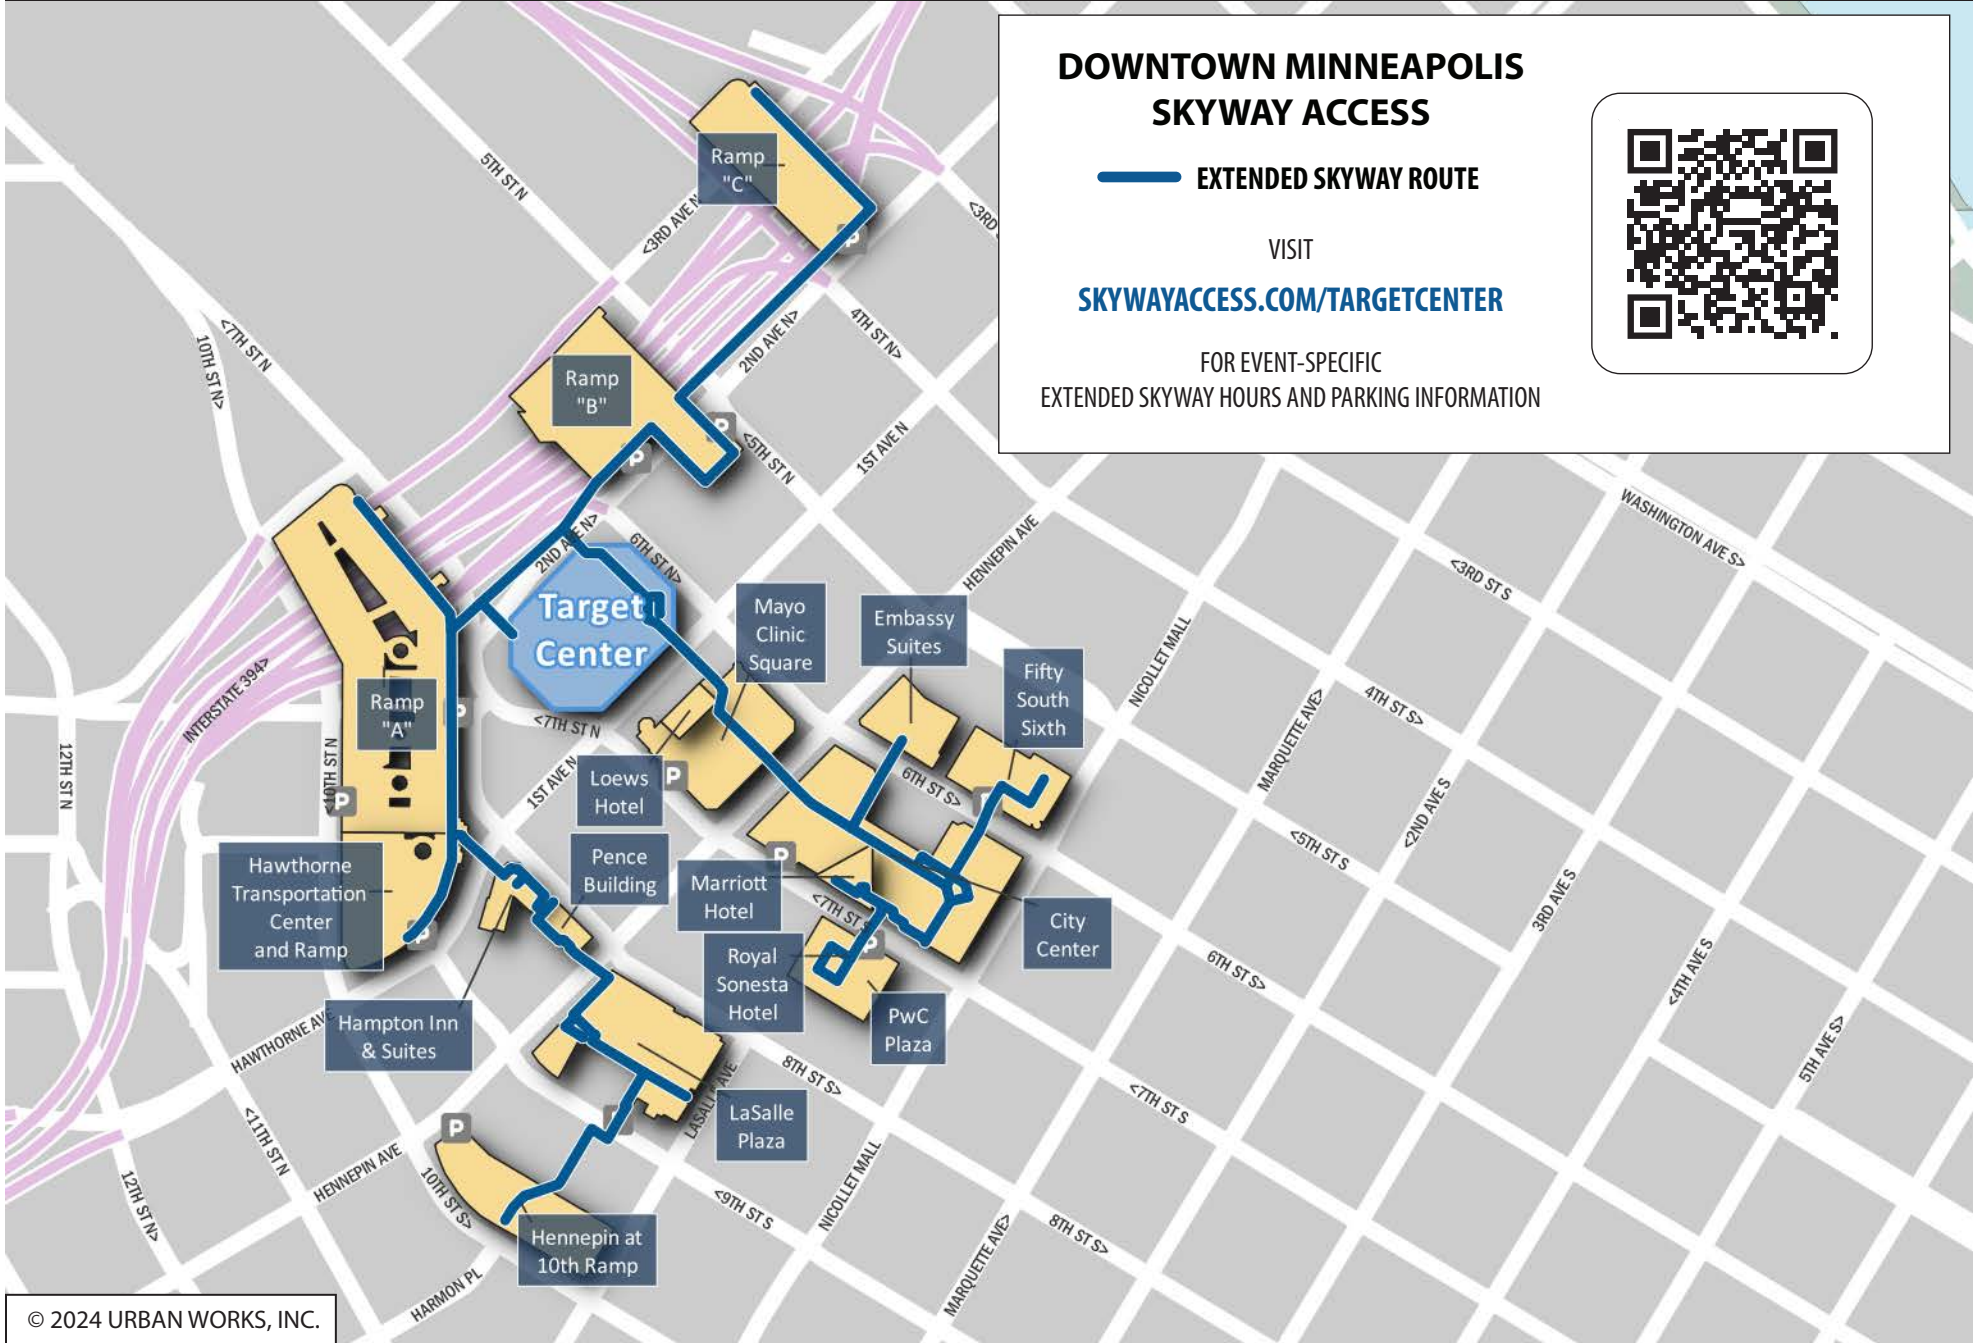

TARGET CENTER EXTENDED SKYWAY HOURS PROGRAM ROUTE

DOWNTOWN MINNEAPOLIS SKYWAY ACCESS

— EXTENDED SKYWAY ROUTE

VISIT

[SKYWAYACCESS.COM/TARGETCENTER](https://skywayaccess.com/targetcenter)

FOR EVENT-SPECIFIC
EXTENDED SKYWAY HOURS AND PARKING INFORMATION